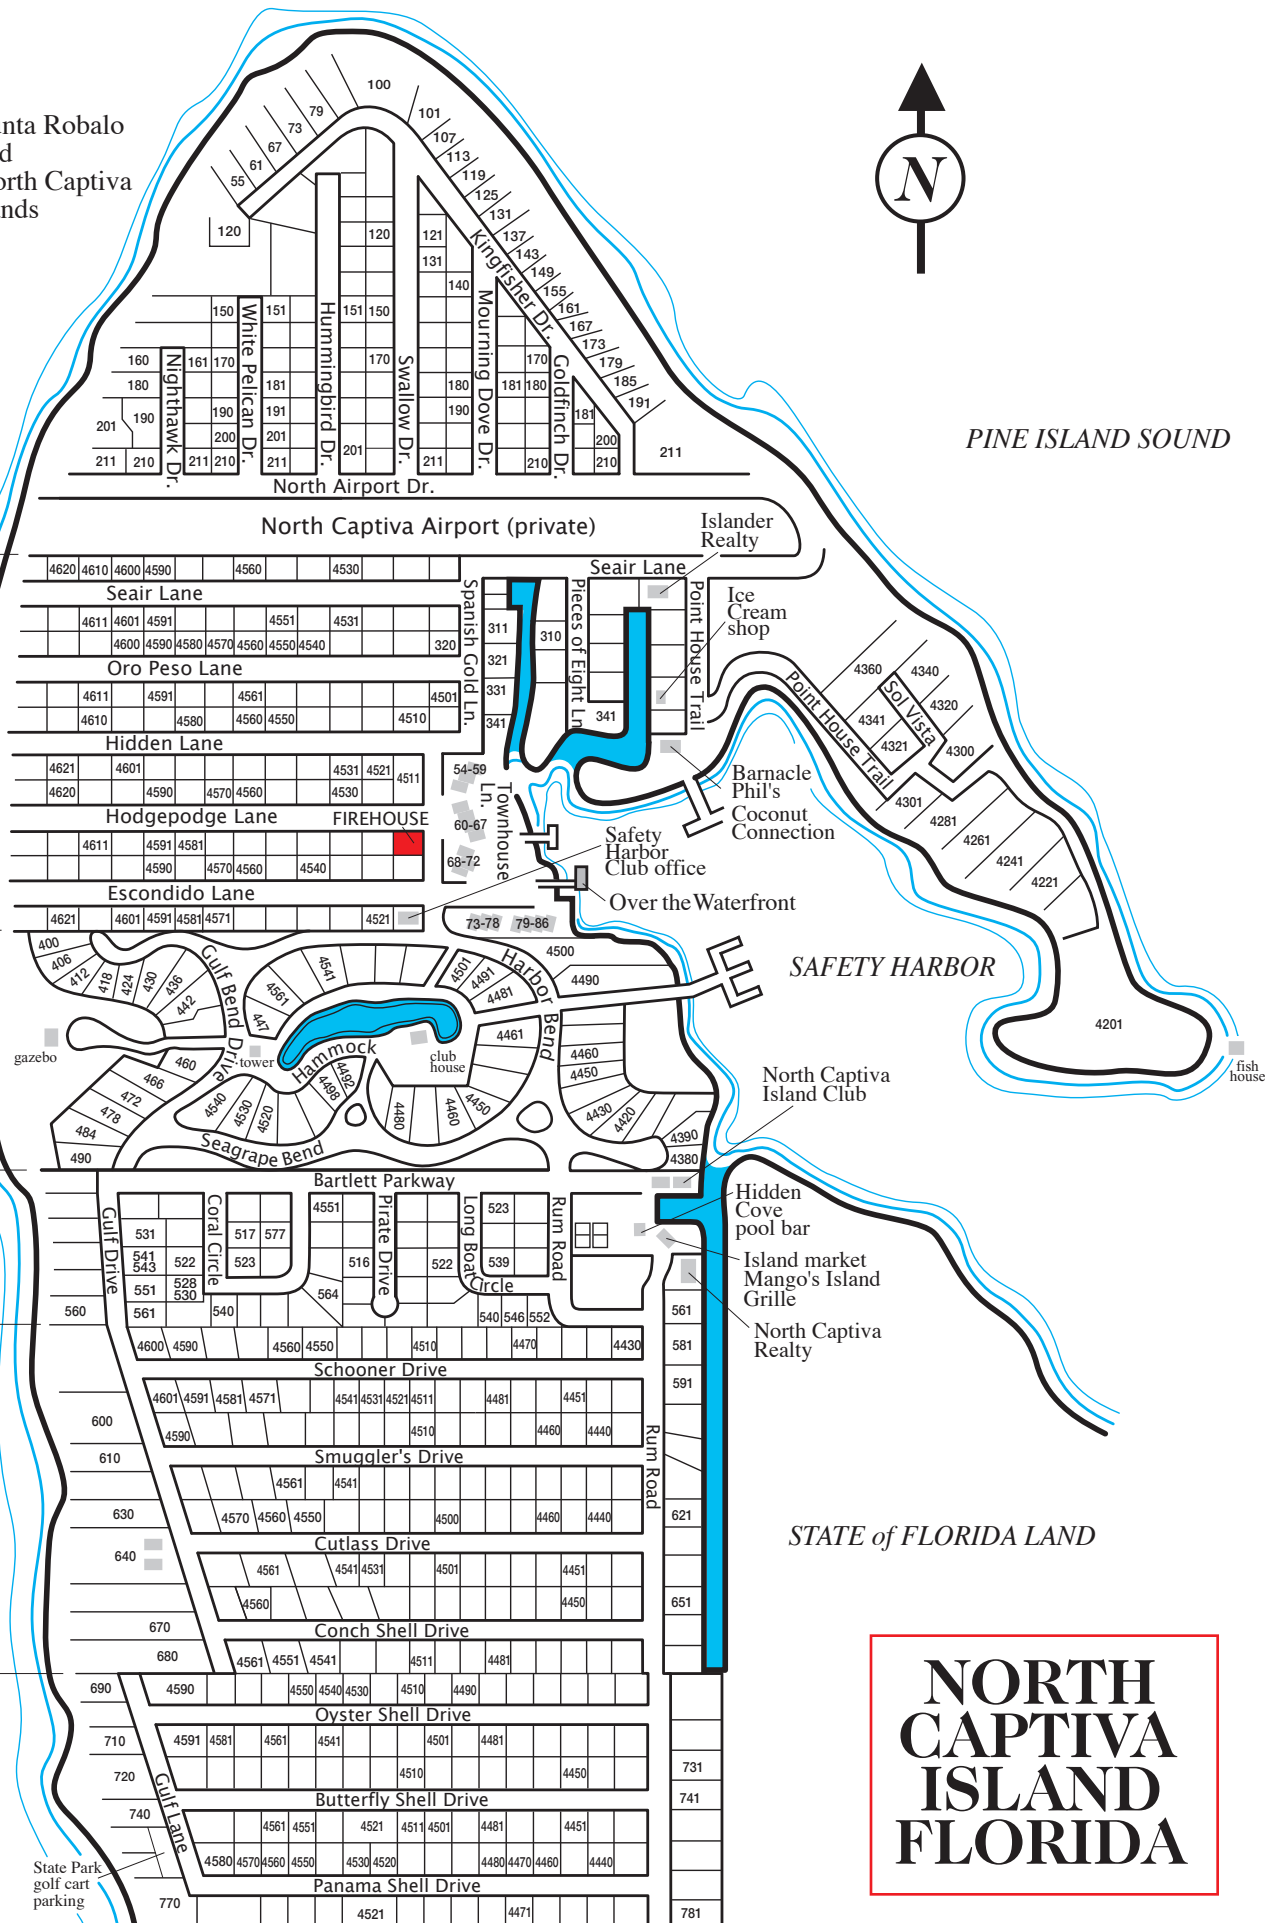

CAPTIVA PASS

Punta Robalo and North Captiva Sands

GULF OF MEXICO

PINE ISLAND SOUND

Jose's Hide-away

Safety Harbor Club

Captiva Palma

Castaway Key

North Captiva Dunes

State Park golf cart parking

SAFETY HARBOR

STATE of FLORIDA LAND

**NORTH  
CAPTIVA  
ISLAND  
FLORIDA**