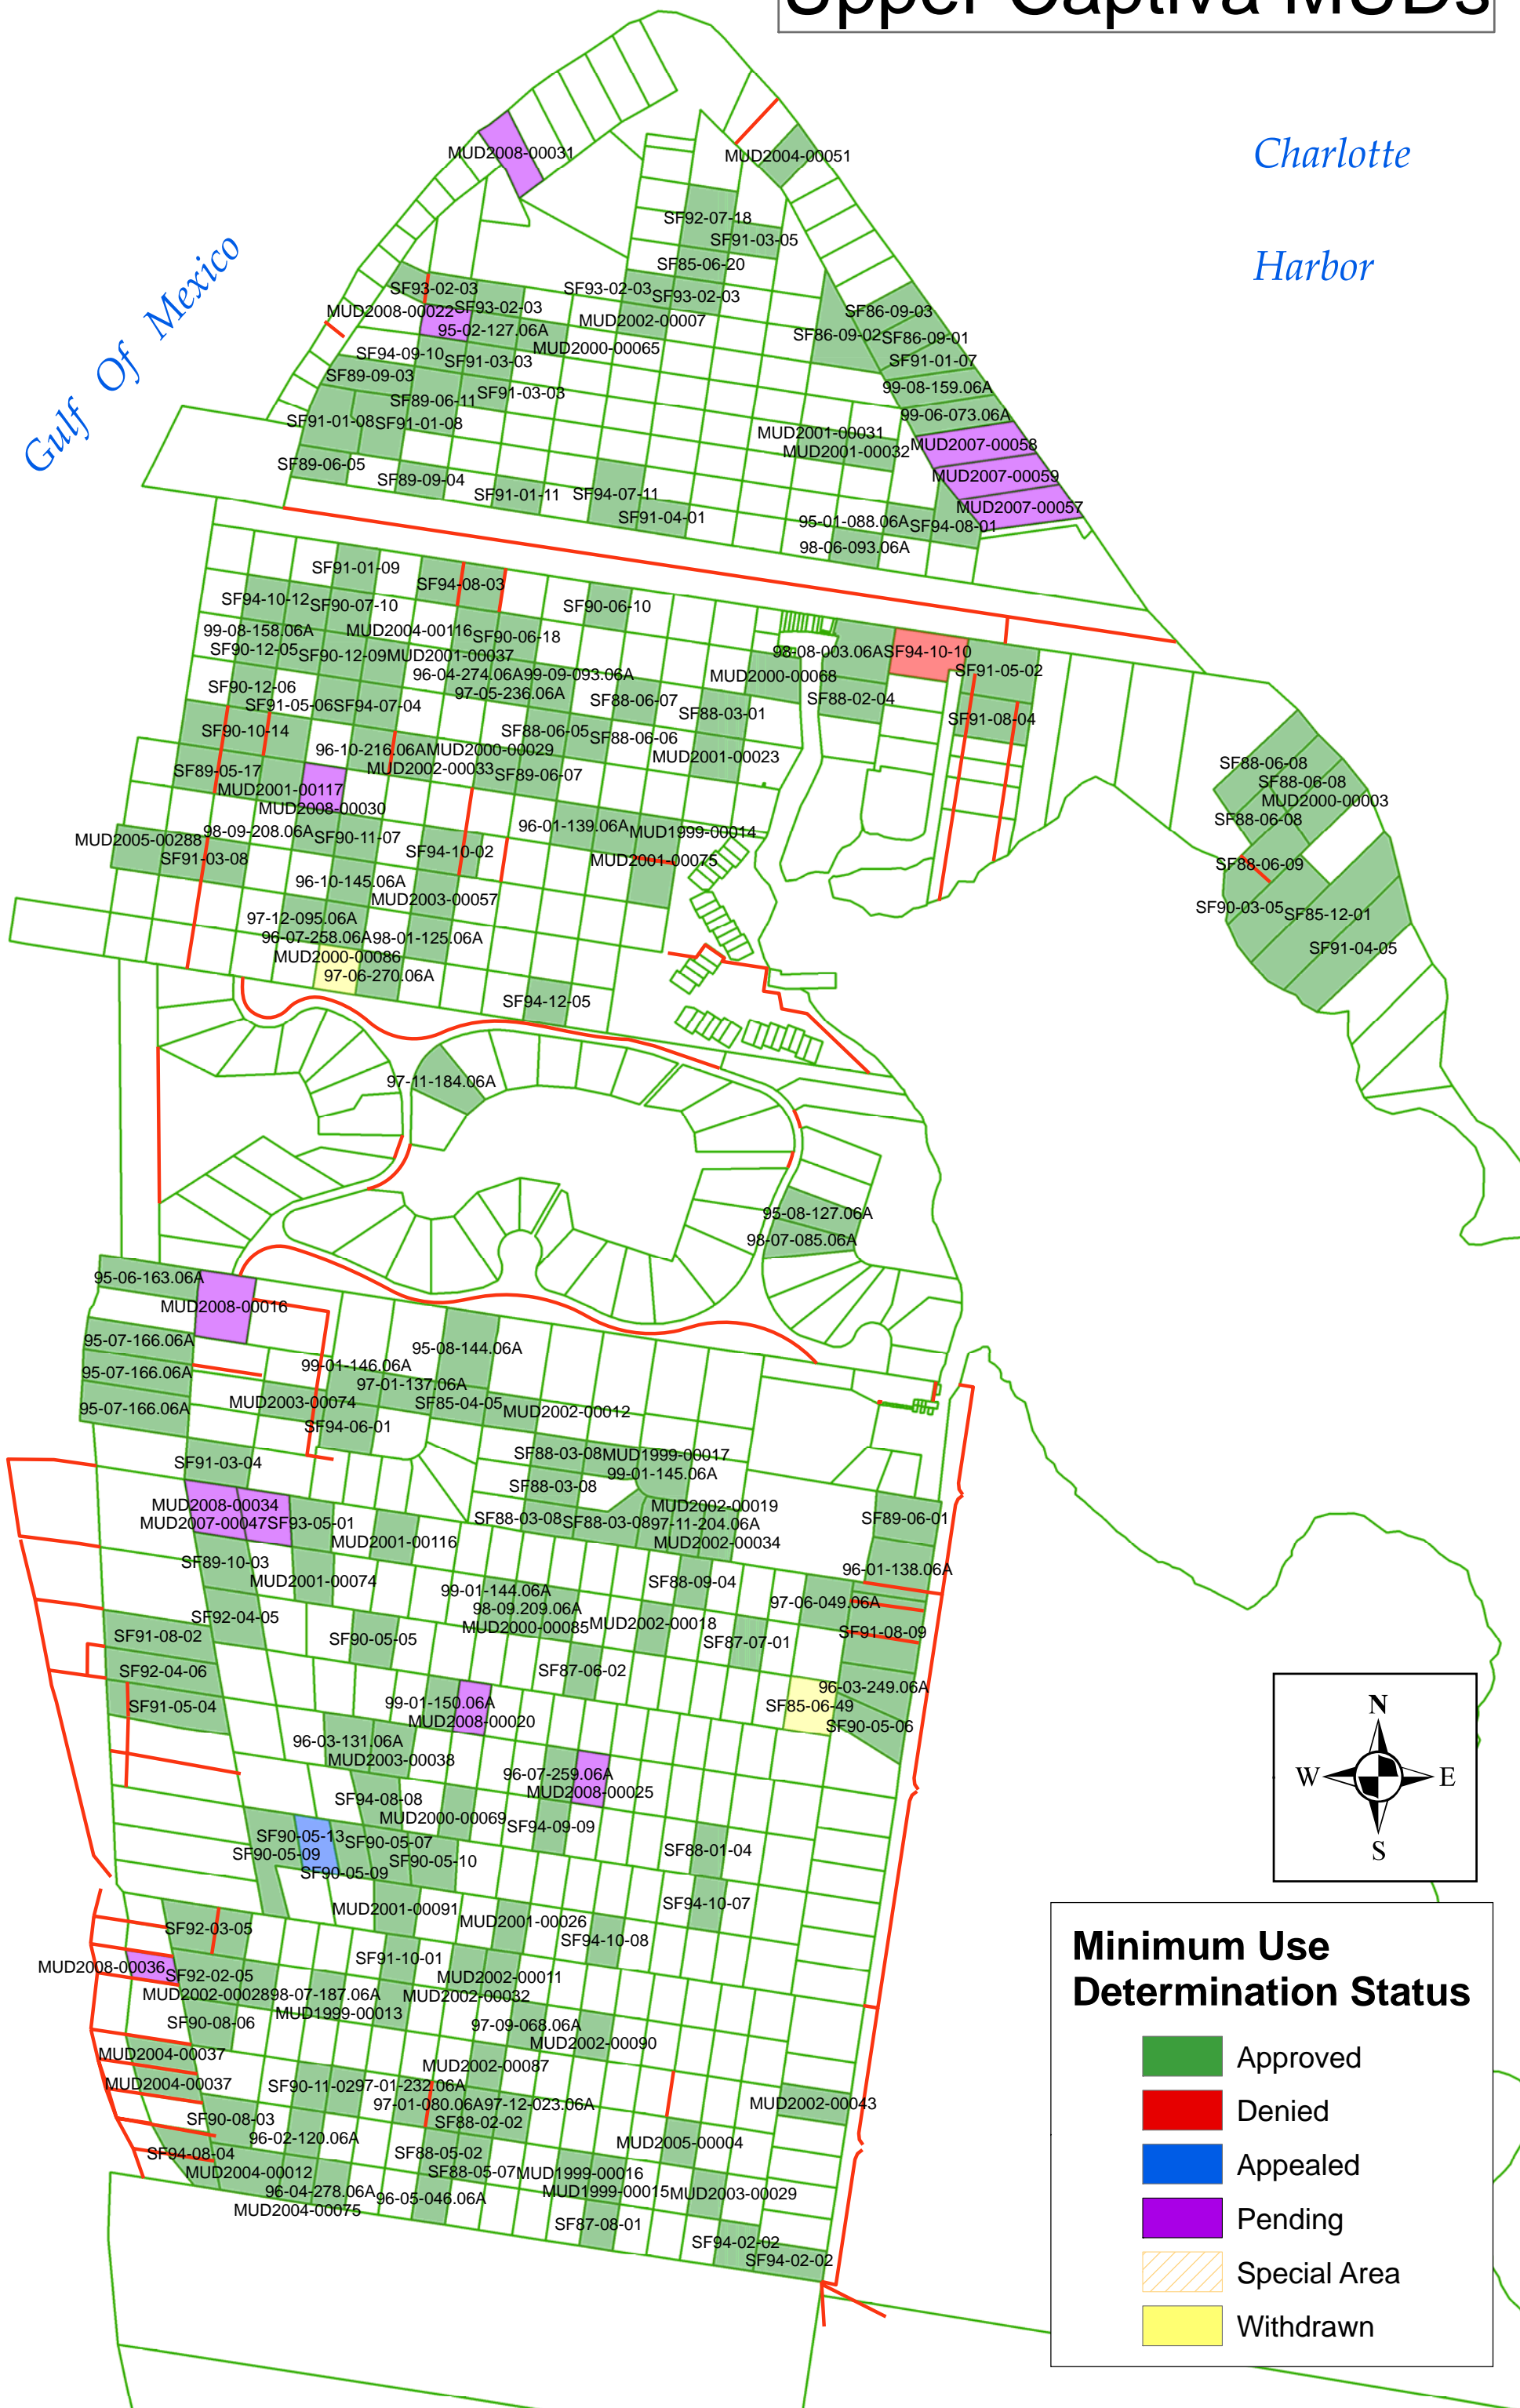

# Upper Captiva MUDs

Charlotte

Harbor

Gulf Of Mexico

### Minimum Use Determination Status

Green	Approved
Red	Denied
Blue	Appealed
Purple	Pending
Hatched	Special Area
Yellow	Withdrawn